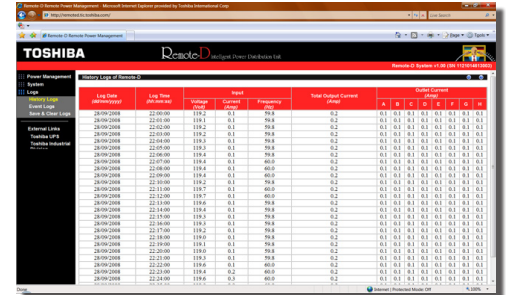

Remote-D Log History Screen

Visit <http://RemoteD.tic.toshiba.com> to view a live demo of the Remote-D interface.